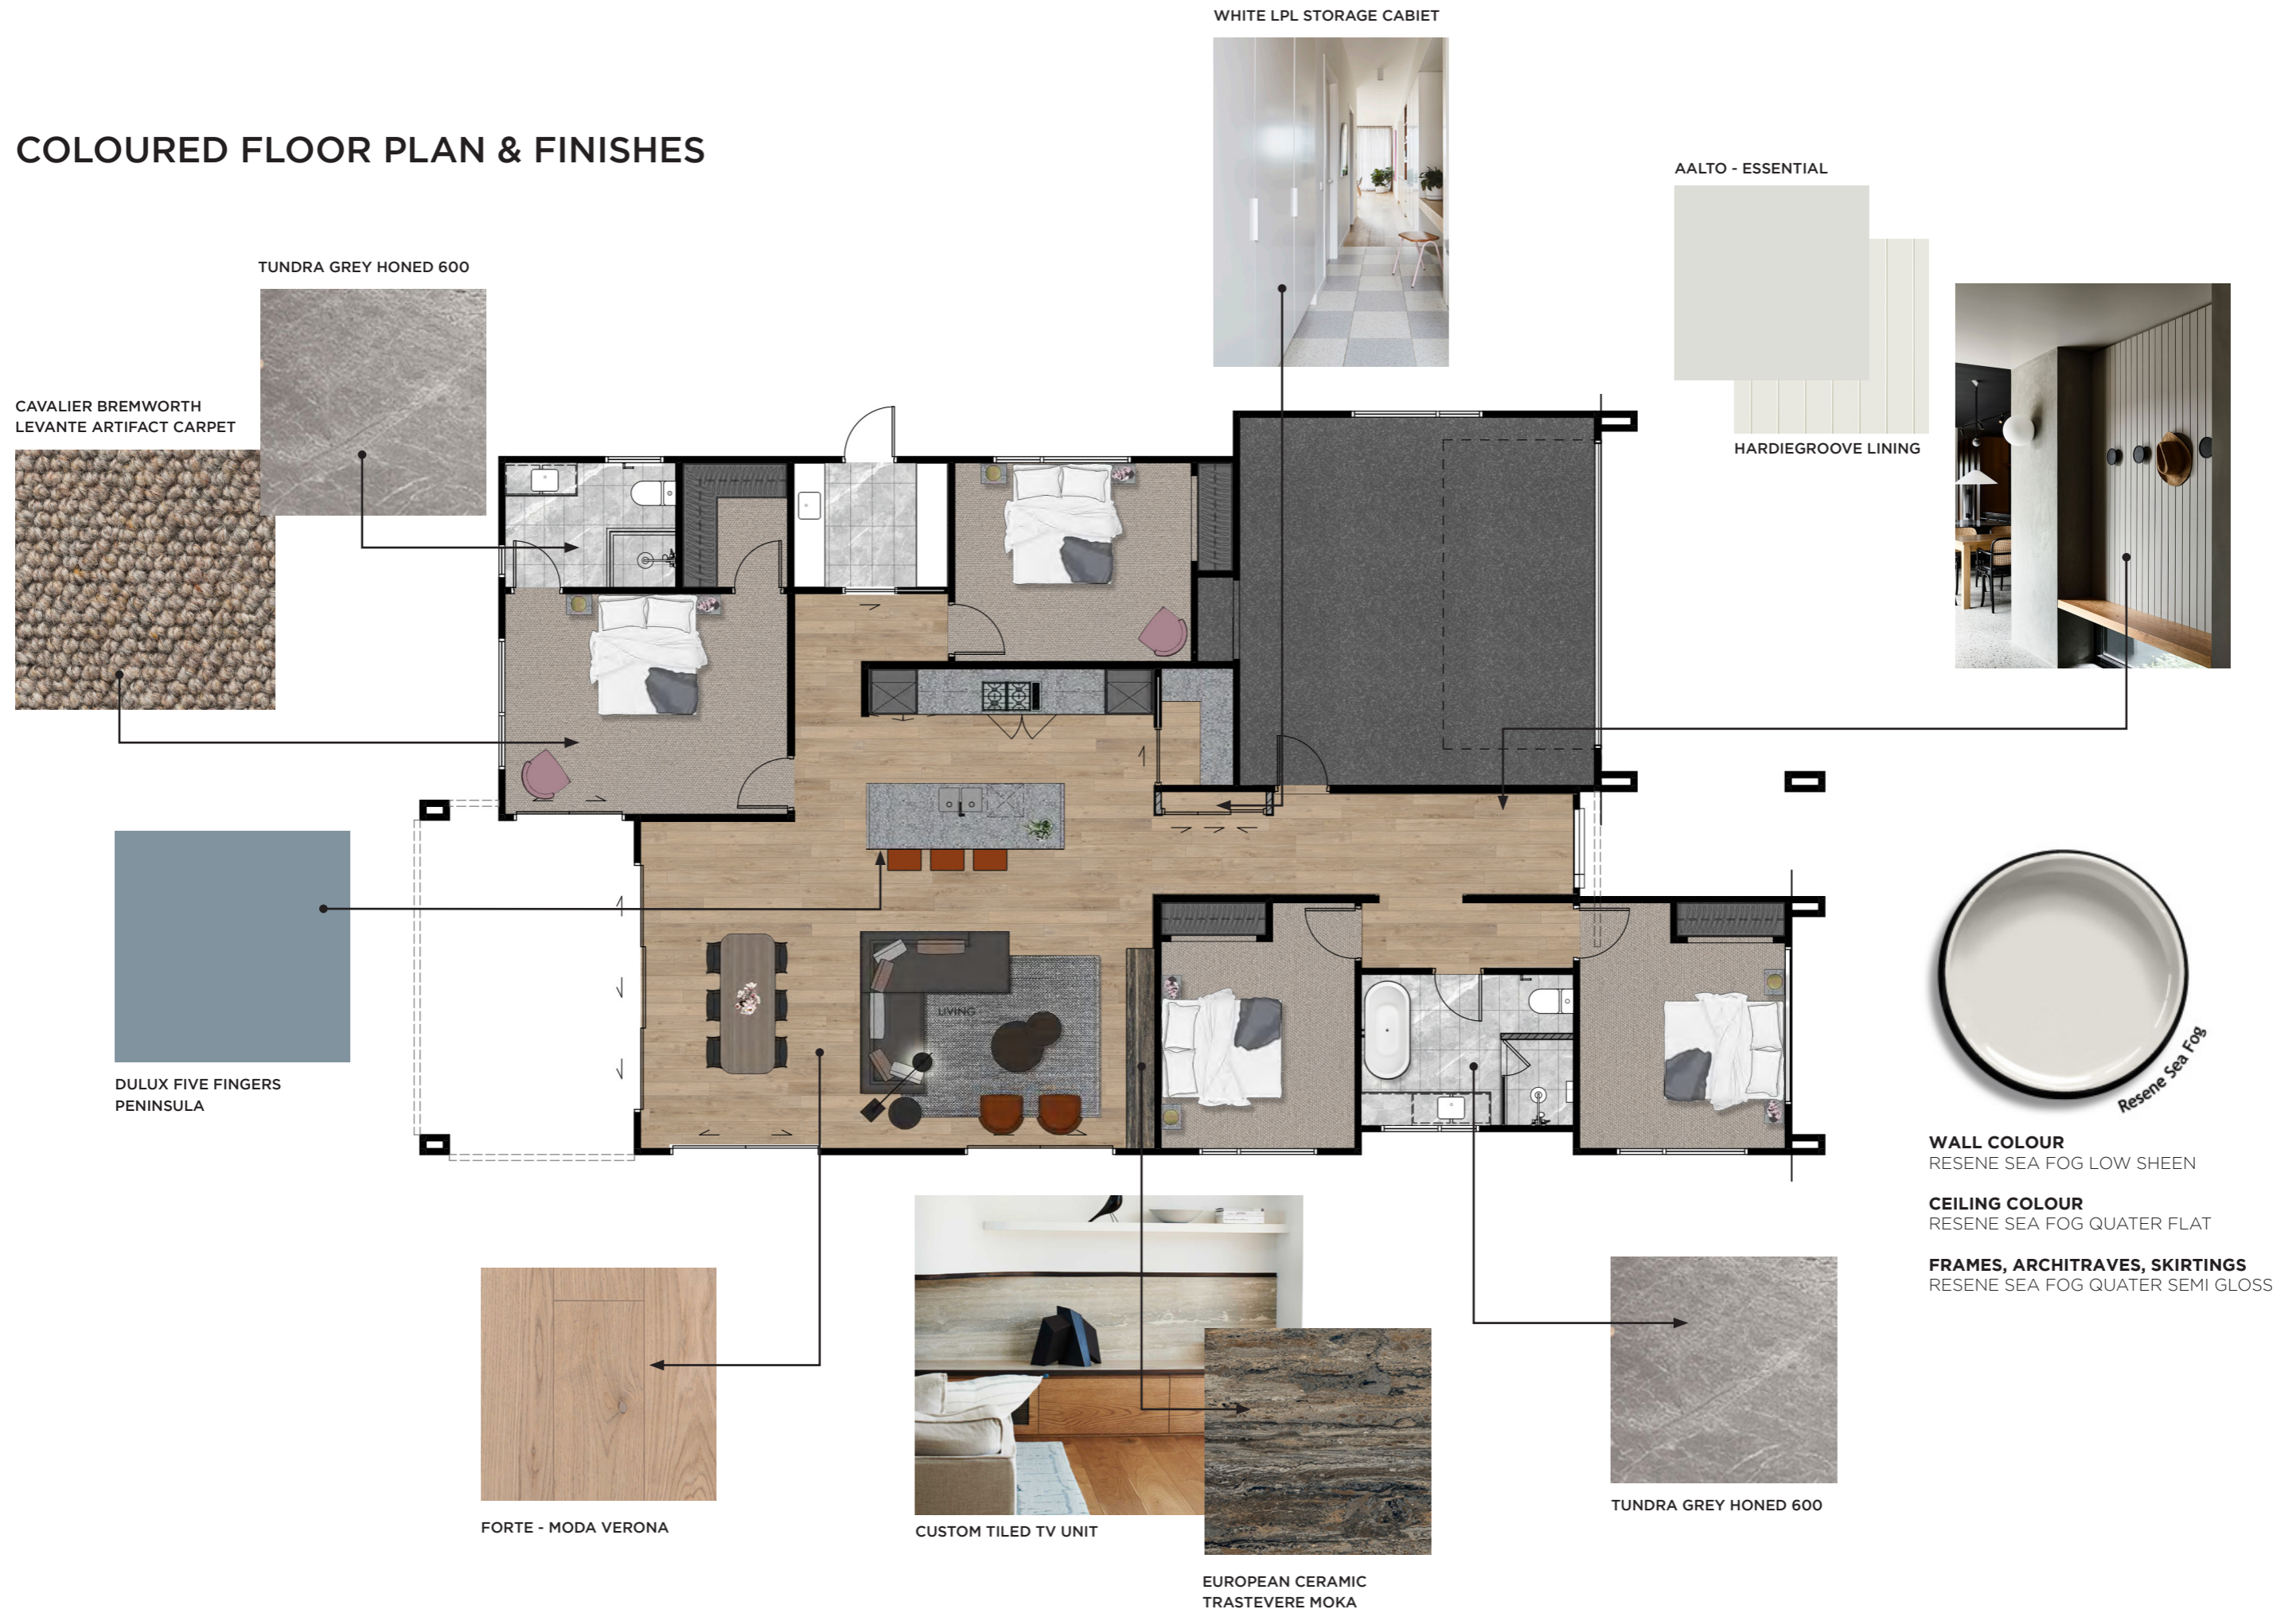

43 MAURICE KELLY ROAD

INTERIOR COLOUR SCHEME
APRIL 2020

EXTERIOR MATERIAL INSPIRATION

EXTERIOR MATERIAL VISUAL

COLOUR STEEL
THUNDER GREY

STACKED STONE
SLATE GREY

CEDAR COLOUR SMOKE

CEDAR COLOUR SMOKE QUATER

INTERIOR LOUNGE & KITCHEN INSPIRATION

KITCHEN INSPIRATION

INTERIOR BATHROOM INSPIRATION

COLOURED FLOOR PLAN & FINISHES

TUNDRA GREY HONED 600

CAVALIER BREMWORTH
LEVANTE ARTIFACT CARPET

DULUX FIVE FINGERS
PENINSULA

FORTE - MODA VERONA

CUSTOM TILED TV UNIT

EUROPEAN CERAMIC
TRASTEVERE MOKA

WHITE LPL STORAGE CABINET

AALTO - ESSENTIAL

HARDIEGROOVE LINING

WALL COLOUR
RESENE SEA FOG LOW SHEEN

CEILING COLOUR
RESENE SEA FOG QUATER FLAT