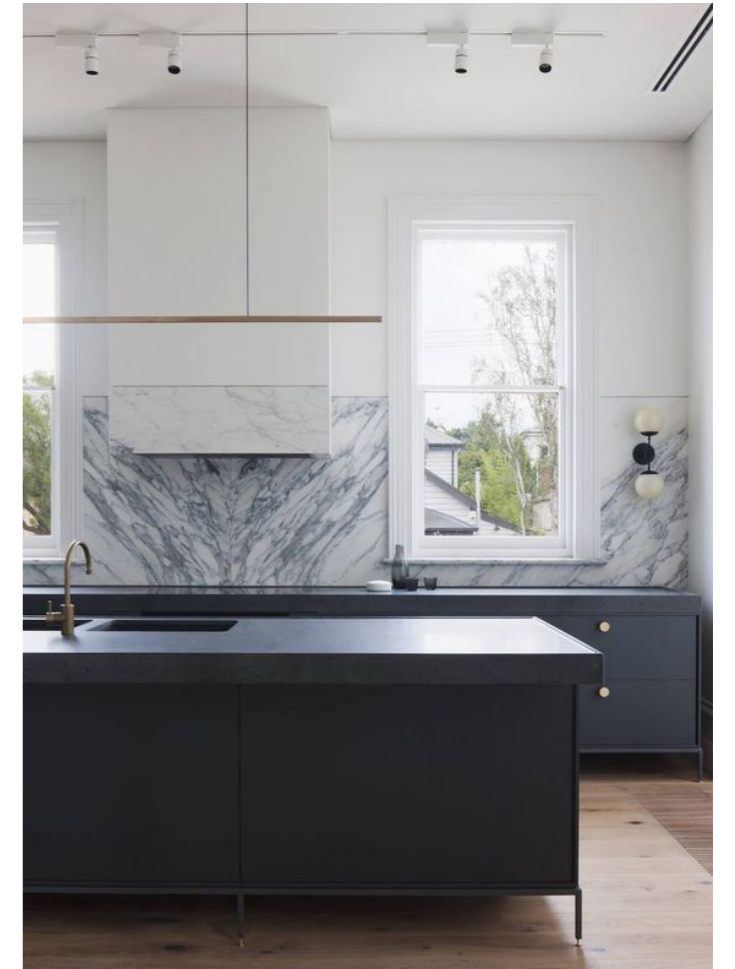

43 MAURICE KELLY ROAD

INTERIOR COLOUR SCHEME
APRIL 2020

EXTERIOR MATERIAL INSPIRATION

EXTERIOR MATERIAL VISUAL

COLOUR STEEL
THUNDER GREY

STACKED STONE
SLATE GREY

CEDAR COLOUR SMOKE

CEDAR COLOUR SMOKE QUATER

INTERIOR LOUNGE & KITCHEN INSPIRATION

KITCHEN INSPIRATION

INTERIOR BATHROOM INSPIRATION

COLOURED FLOOR PLAN & FINISHES

TUNDRA GREY HONED 600

CAVALIER BREMWORTH
LEVANTE ARTIFACT CARPET

DULUX FIVE FINGERS
PENINSULA